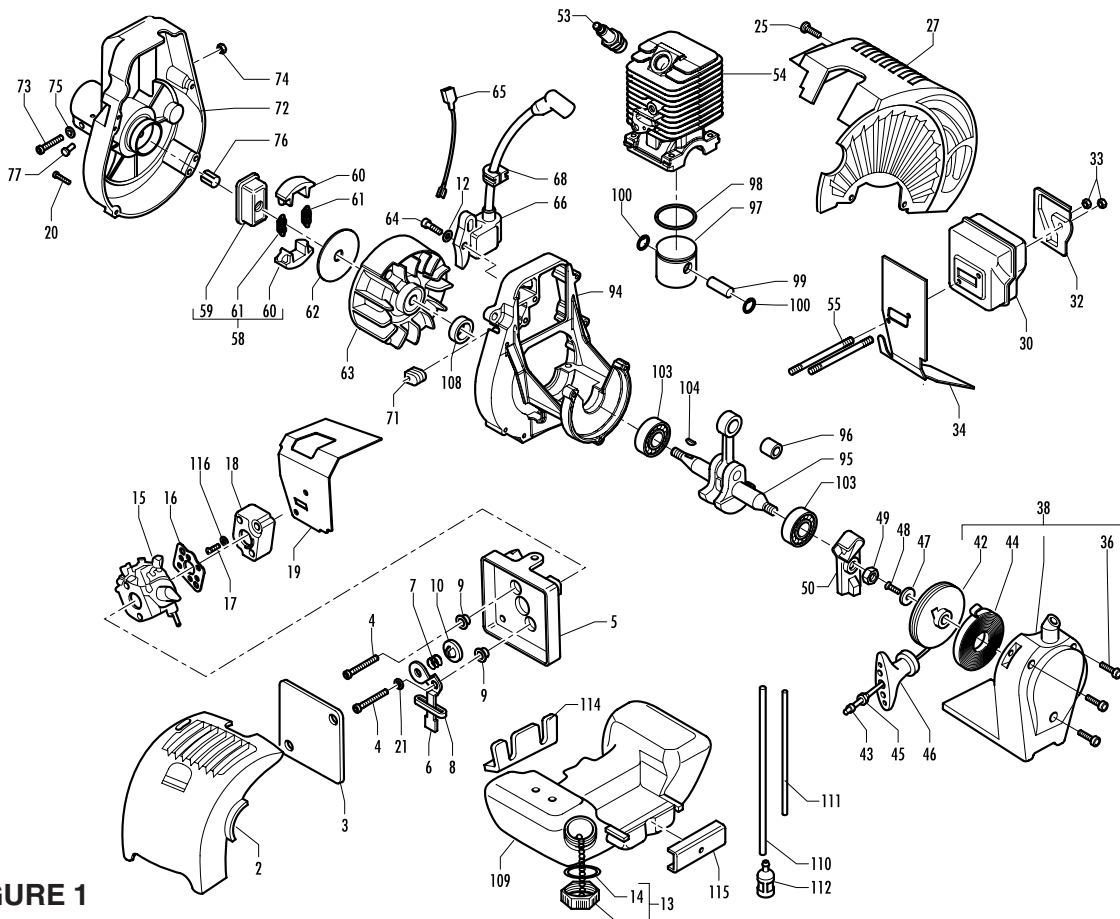

brand	MCCULLOCH

date	MAY/03	SHEET 1/4

Model	Prefix
CABRIO 261	01

Product number
953900244

FIGURE 1