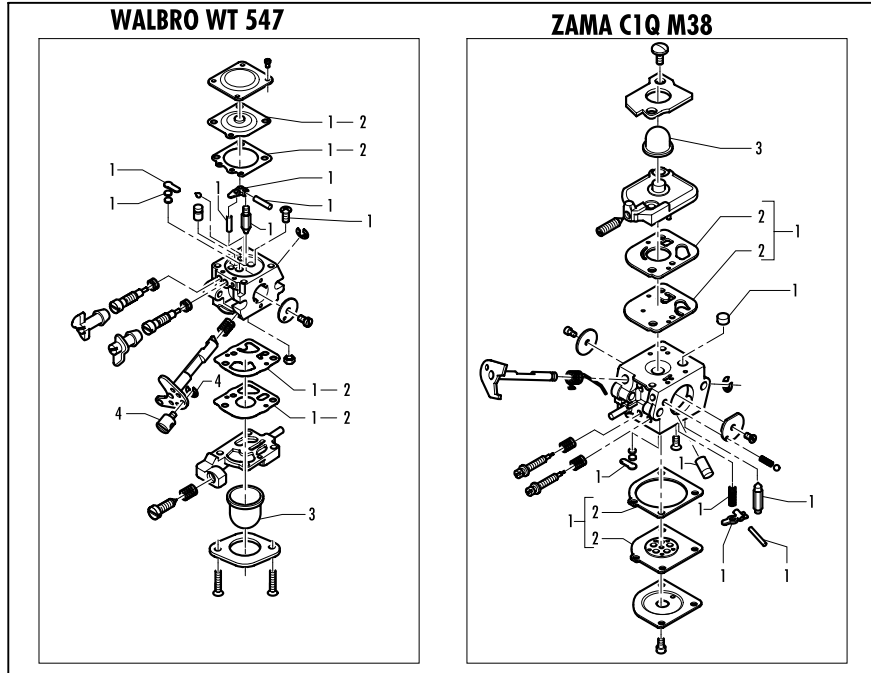

brand	MCCULLOCH

date	MAY/03	SHEET 1/4

Model	Prefix
CABRIO 261	01

Product number
953900244

FIGURE 4