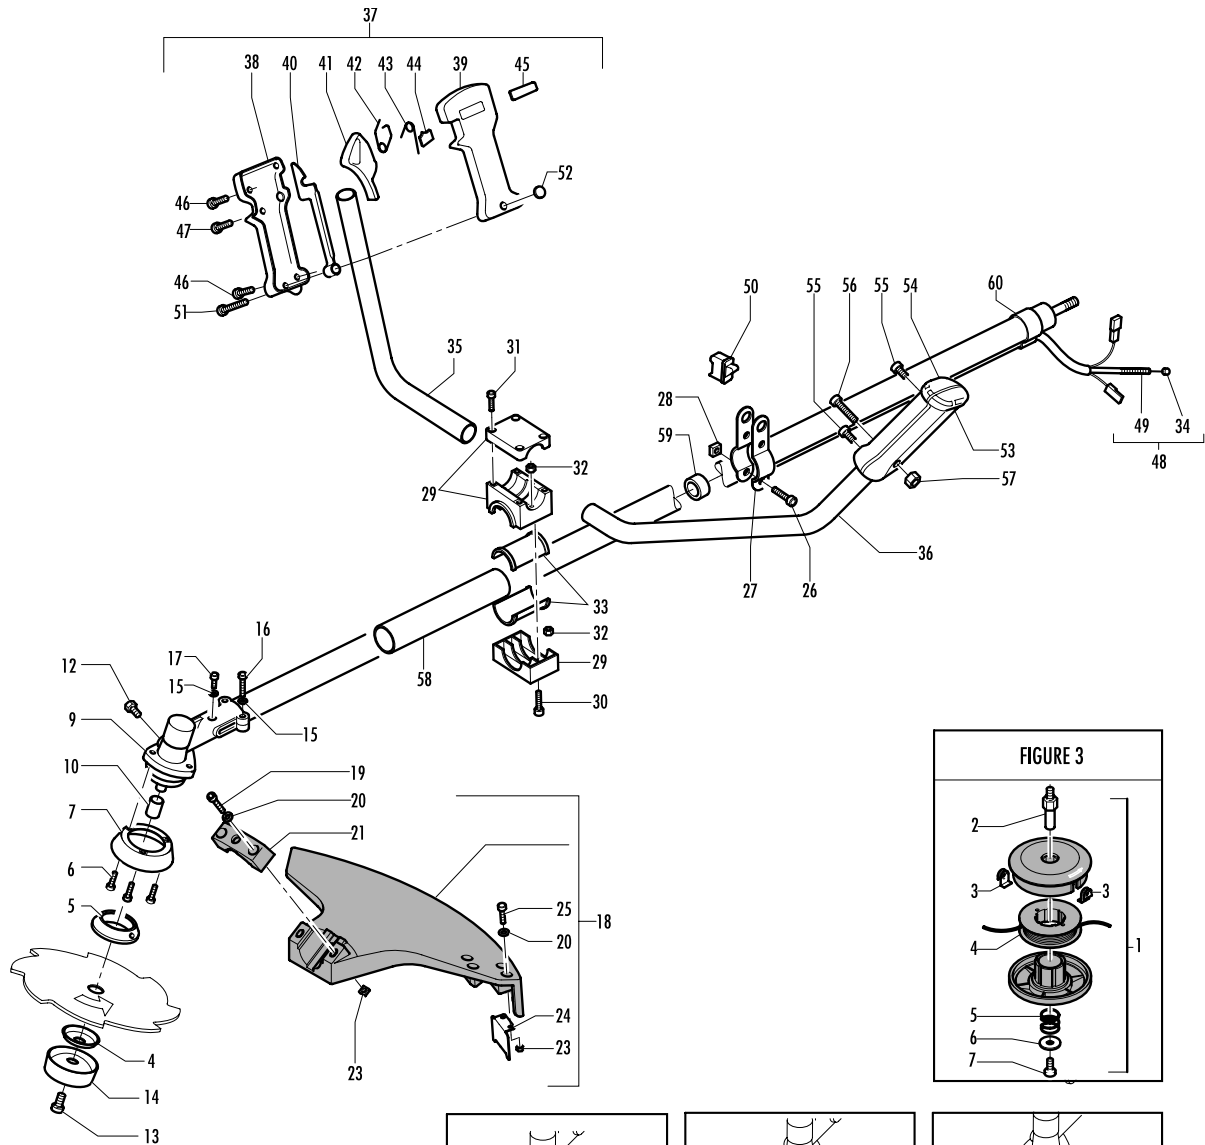

brand	MCCULLOCH

date	MAY/03	SHEET 3/4

Model	Prefix
CABRIO 261	01

Product number
953900244

FIGURE 2